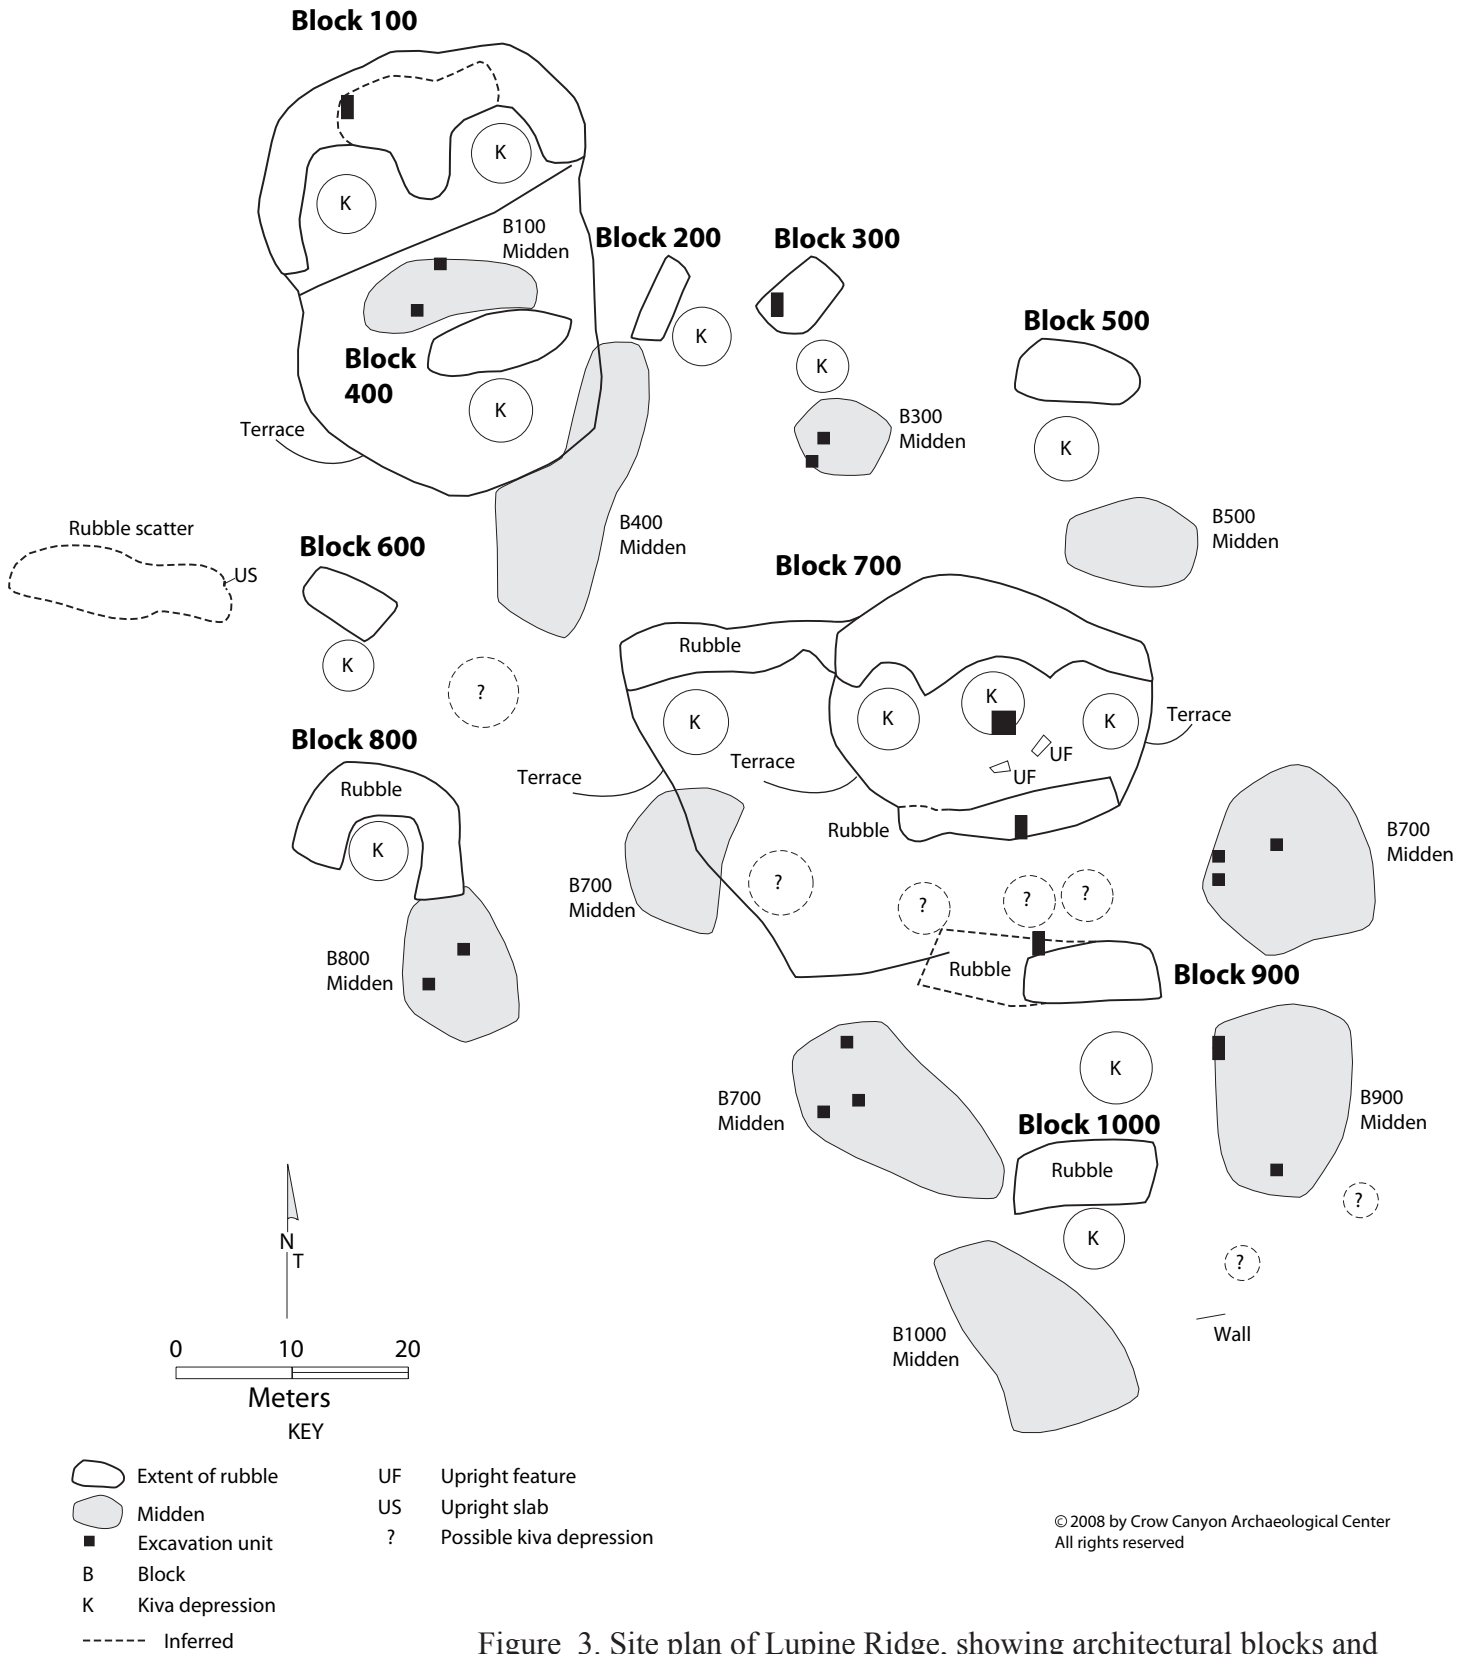

Lupine Ridge, 2008

© 2008 by Crow Canyon Archaeological Center
All rights reserved

Figure 3. Site plan of Lupine Ridge, showing architectural blocks and 2008 excavation units.